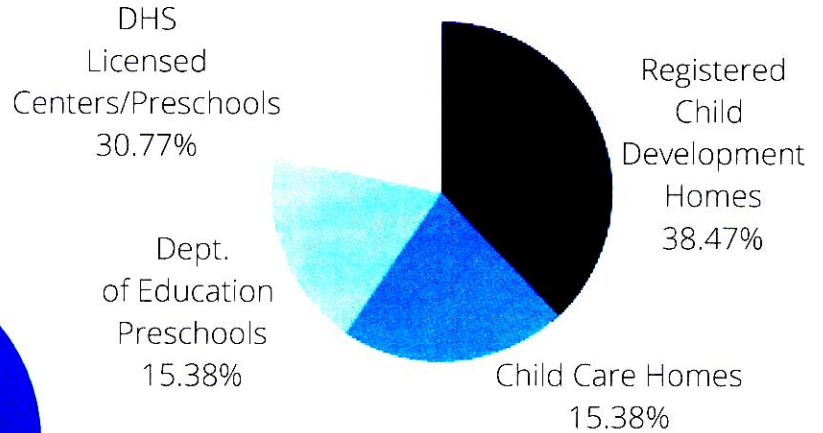

Buena Vista County Child Care Needs

Families, businesses and employers depend on quality child care

Child Care Programs in Buena Vista County

100% respondents see child care as a barrier.

61% Less registered child care programs in 2019 than there were in 2014.

75% respondents turned down a promotion due to lack of child care.

72% respondents miss work due to child care issues.

"I am losing employees because there are no child care options available in Storm Lake. This is a serious issue for businesses in the community, especially at a time when unemployment is 2.5% in the state. It is hard to find employees and not having daycare options hurts our economy."

3,752 CHILDREN 0-12

695 Child Care Spaces Available

3,057 Spaces short in BV County